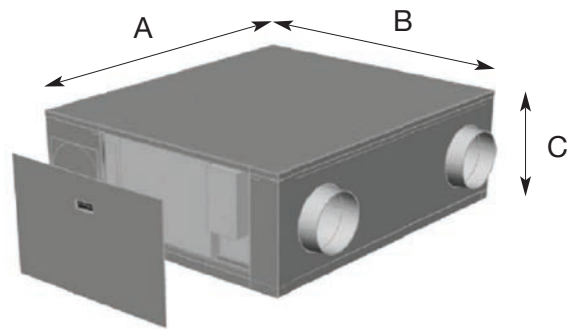

MODEL	LOSSNAY UNIT	A (mm)	B (mm)	C (mm)	Weight (kg)
KS4-KWH25RVX	LGH-25RVX-E	879	798	342	23.5
KS4-KWH35RVX	LGH-35RVX-E	1012	910	383	23.5
KS4-KWH50RVX	LGH-50RVX-E	1160	910	367	24.5
KS4-KWH65RVX	LGH-65RVX-E	1094	926	455	28.5
KS4-KWH80RVX	LGH-80RVX-E	1150	1164	454	35.5
KS4-KWH100RVX	LGH-100RVX-E	1371	1163	454	41.88
KS4-KWH150RVX	LGH-150RVX-E	1150	1164	857	52
KS4-KWH200RVX	LGH-200RVX-E	1371	1164	857	57

HEAD OFFICE - GLASGOW

Strathaird, 12 Mossland Road, Hillington Park, Glasgow G52 4XZ
Email: glasgowbranch@kooltech.co.uk

0345 034 4180   www.k-con.co.uk

ENGINEERED AND MANUFACTURED IN THE UK BY

SCOTLAND PROJECTS

Tel: 0345 034 4181

Email: scotlandprojects@kooltech.co.uk

NORTHERN PROJECTS

Tel: 0345 034 4182

Email: northernprojects@kooltech.co.uk

SOUTHERN PROJECTS

Tel: 0345 034 4183

Email: southernprojects@kooltech.co.uk